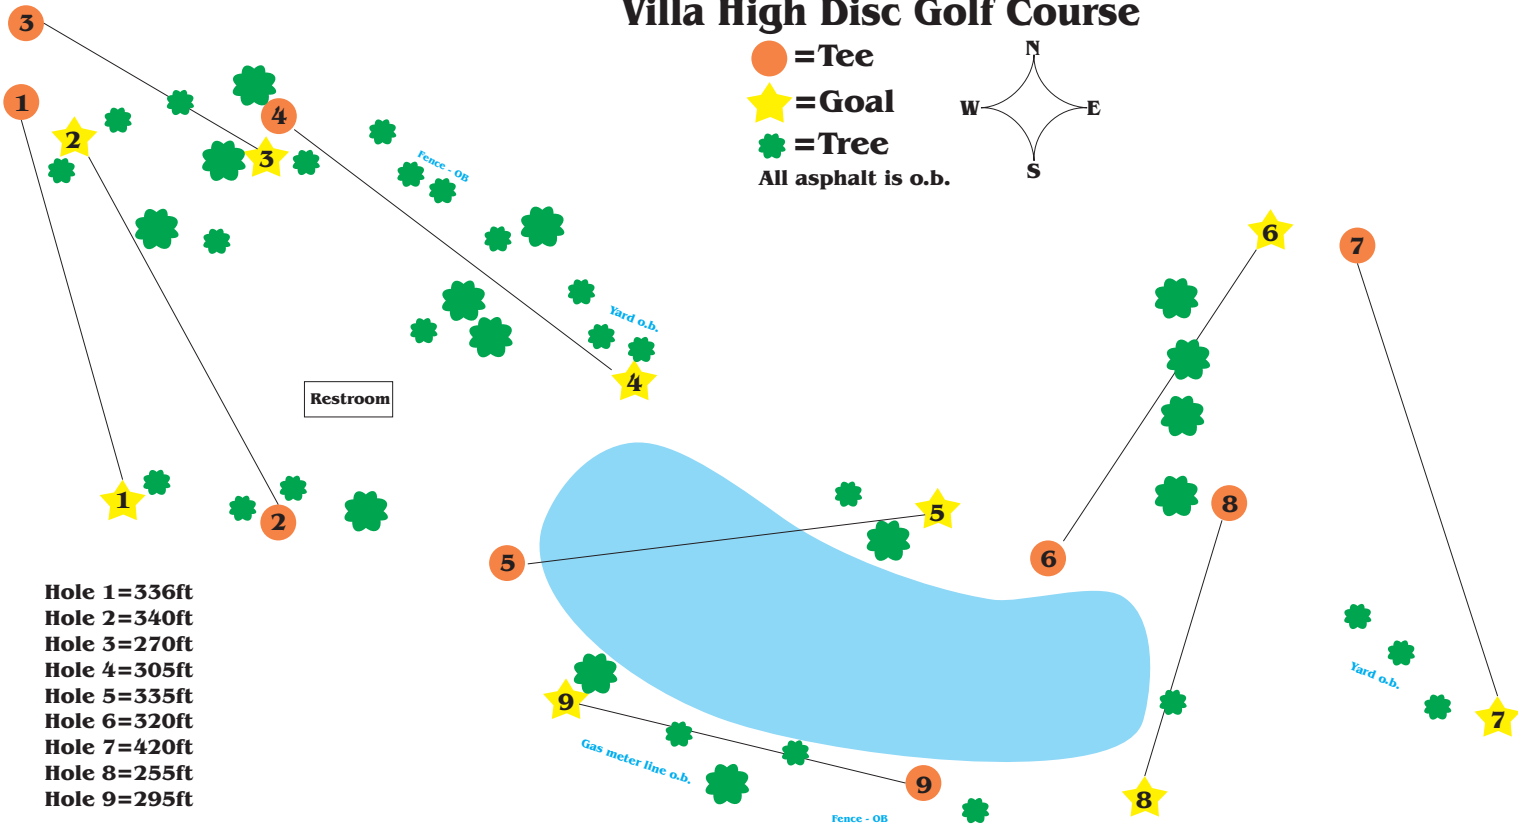

# Villa High Disc Golf Course

- = Tee
- ★ = Goal
- ✿ = Tree
- All asphalt is o.b.

- Hole 1=336ft
- Hole 2=340ft
- Hole 3=270ft
- Hole 4=305ft
- Hole 5=335ft
- Hole 6=320ft
- Hole 7=420ft
- Hole 8=255ft
- Hole 9=295ft